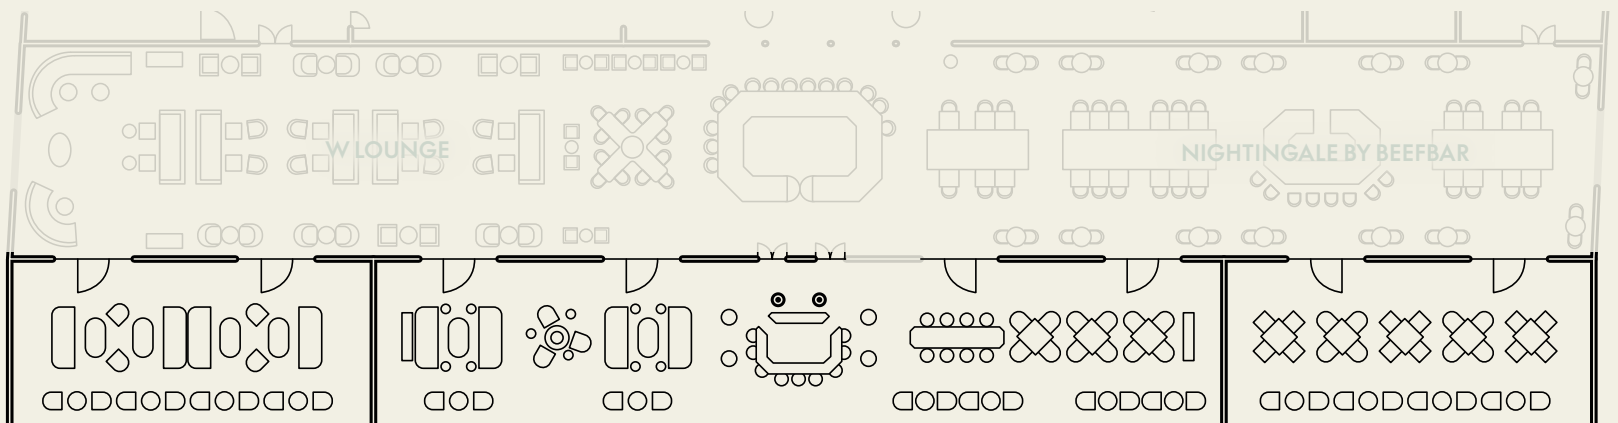

# SEASONAL TERRACE

Experience unparalleled elegance at W Budapest's terrace, offering a breathtaking view of the iconic Budapest Opera House. Whether basking in daylight or under the city lights, our terrace provides an exquisite backdrop for relaxation and socializing. Savor handcrafted cocktails while taking in the majestic sight of the Opera House, a true architectural gem. Perfect for intimate gatherings or lavish celebrations, our terrace promises unforgettable moments.