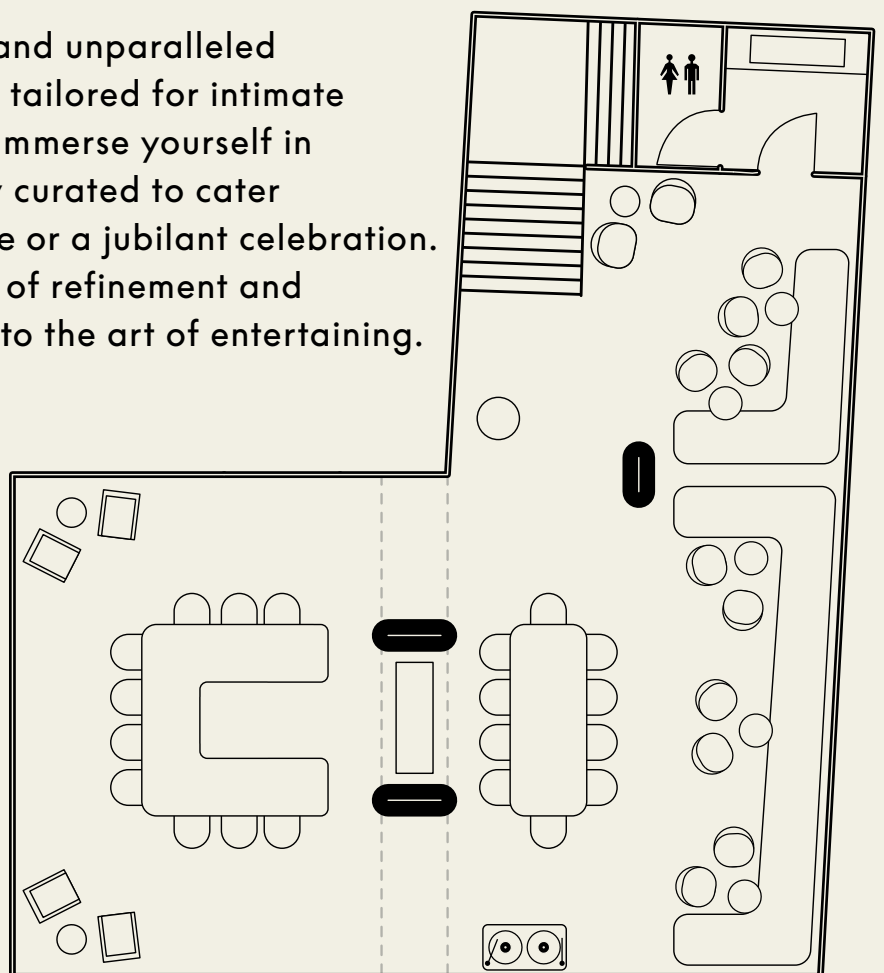

W BUDAPEST

SOCIETY25

Built from the ruins and raised in the shadows of society, enter an aura of mystery. This is not a thoroughfare for the quick drinker. It's an experience, not a convenience. Raise your glasses to the creative exploration of the finest spirits, served with exuding elegance. To revel within is to be revered.

Step into a world of exclusive gatherings and unparalleled elegance with Society25's private parties, tailored for intimate gatherings of up to 70 discerning guests. Immerse yourself in the luxury of bespoke events, meticulously curated to cater to your desires, be it a sophisticated soirée or a jubilant celebration. Elevate your private affair to new heights of refinement and style, where every moment is a testament to the art of entertaining.

📷 [@society25bar](https://www.instagram.com/society25bar)
www.society25.com

Capacity of the outlet:
Seated: 32 guests
Bar Seats: 10 guests
Standing: 70 guests