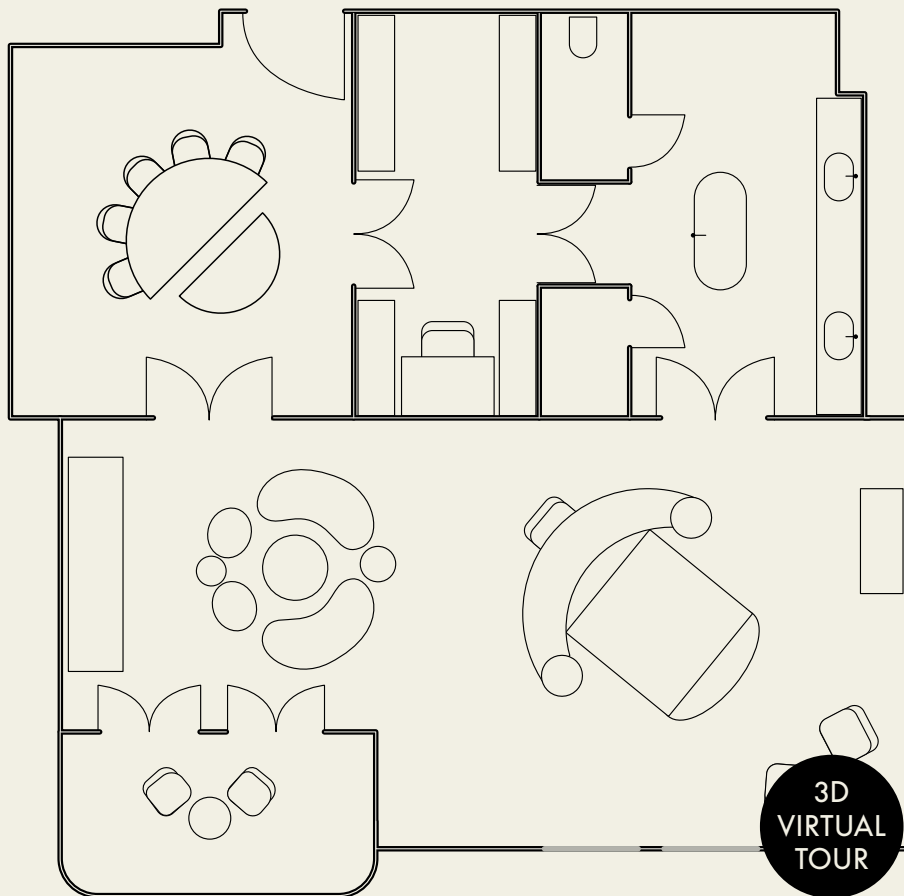

# EXTREME WOW SUITE

Step into the epitome of opulence with our E WOW rooms, where extravagance meets innovation. Unveil an expanse of space adorned with sleek, modern designs and cutting-edge technology that elevates your stay to unparalleled heights. Indulge in exclusive amenities, from a private bar stocked with top-tier selections to personalized service that caters to your every whim, ensuring a stay that transcends the ordinary into the extraordinary. Our E WOW room is a masterpiece of contemporary elegance, where every detail is meticulously crafted to create an unforgettable stay, setting a new standard for refined luxury in Budapest with a view to the Hungarian State Opera House.

Capacity of the room: 25 guests

W BUDAPEST

Capacity of the room: 15 guests

3D  
VIRTUAL  
TOUR