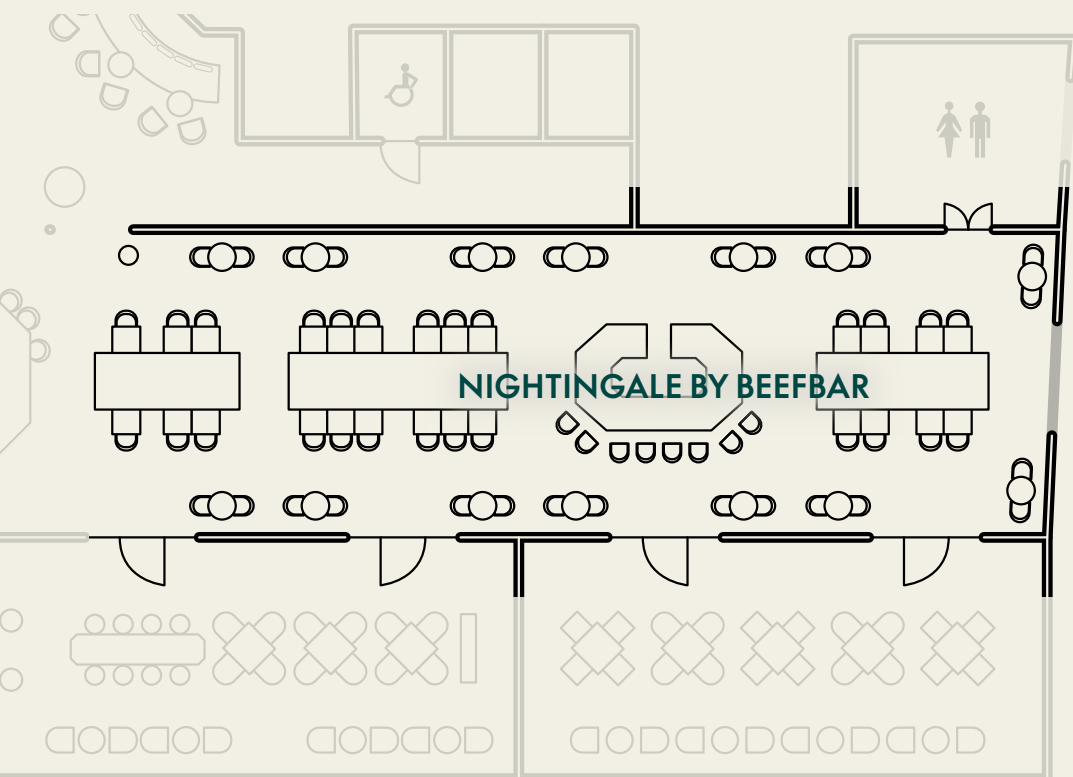

3D
VIRTUAL
TOUR