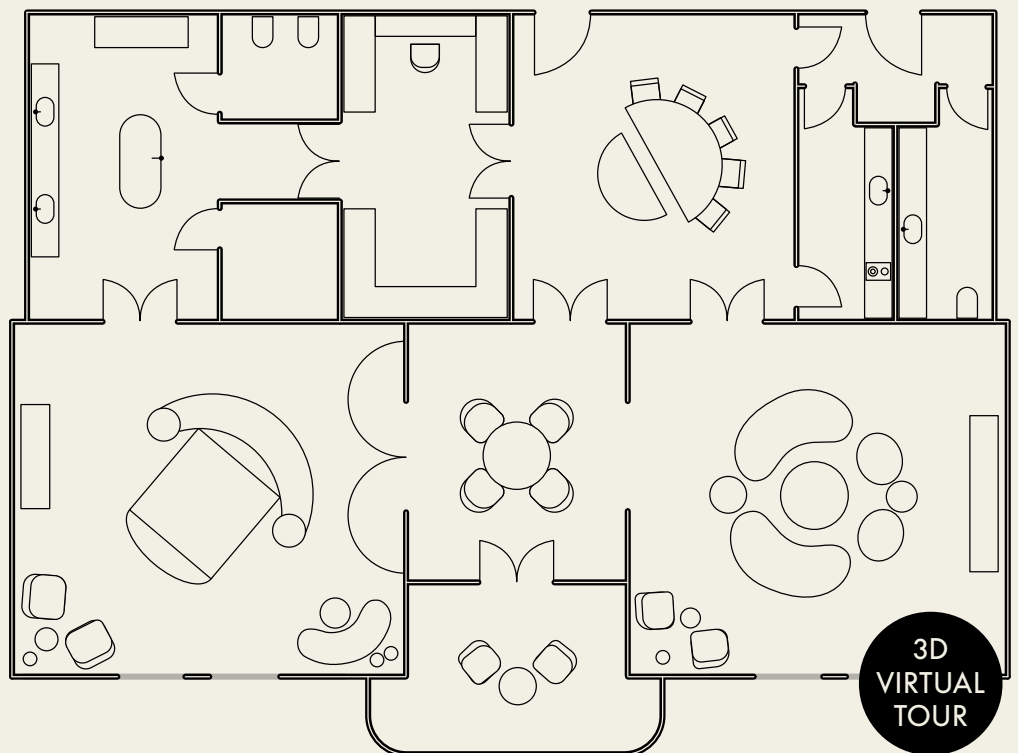

EXTREME WOW SUITE

Step into the epitome of opulence with our E WOW rooms, where extravagance meets innovation. Unveil an expanse of space adorned with sleek, modern designs and cutting-edge technology that elevates your stay to unparalleled heights. Indulge in exclusive amenities, from a private bar stocked with top-tier selections to personalized service that caters to your every whim, ensuring a stay that transcends the ordinary into the extraordinary. Our E WOW room is a masterpiece of contemporary elegance, where every detail is meticulously crafted to create an unforgettable stay, setting a new standard for refined luxury in Budapest with a view to the Hungarian State Opera House.

Capacity of the room: 25 guests