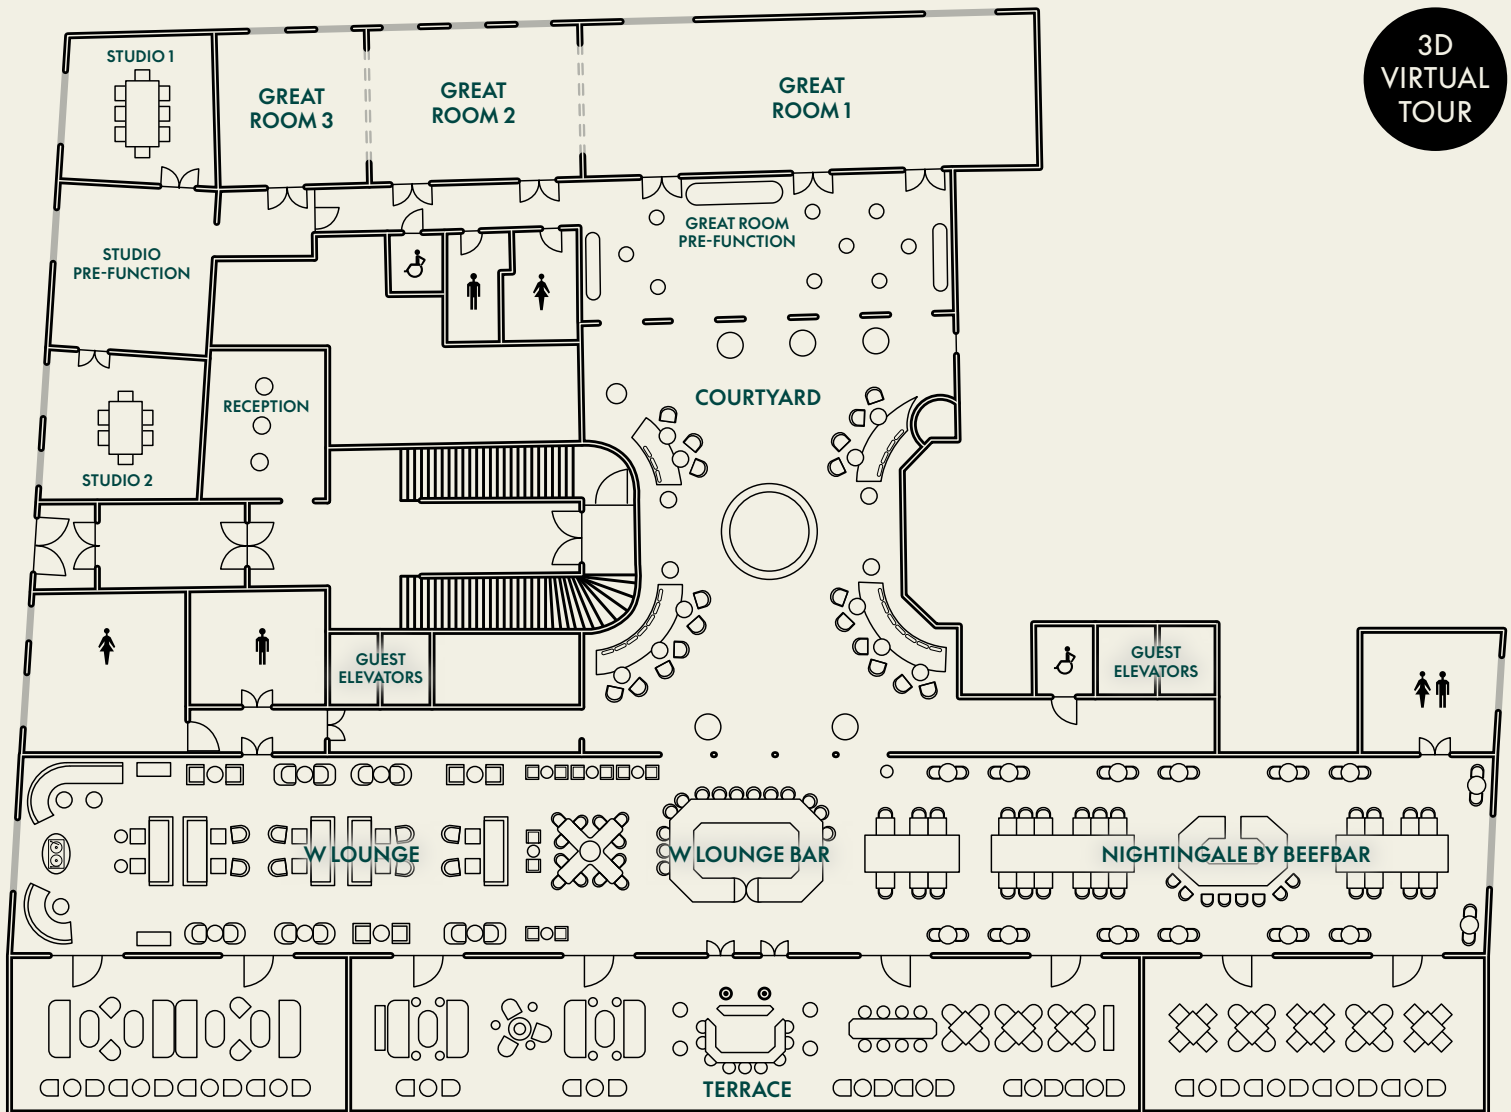

GET TO KNOW OUR PROPERTY