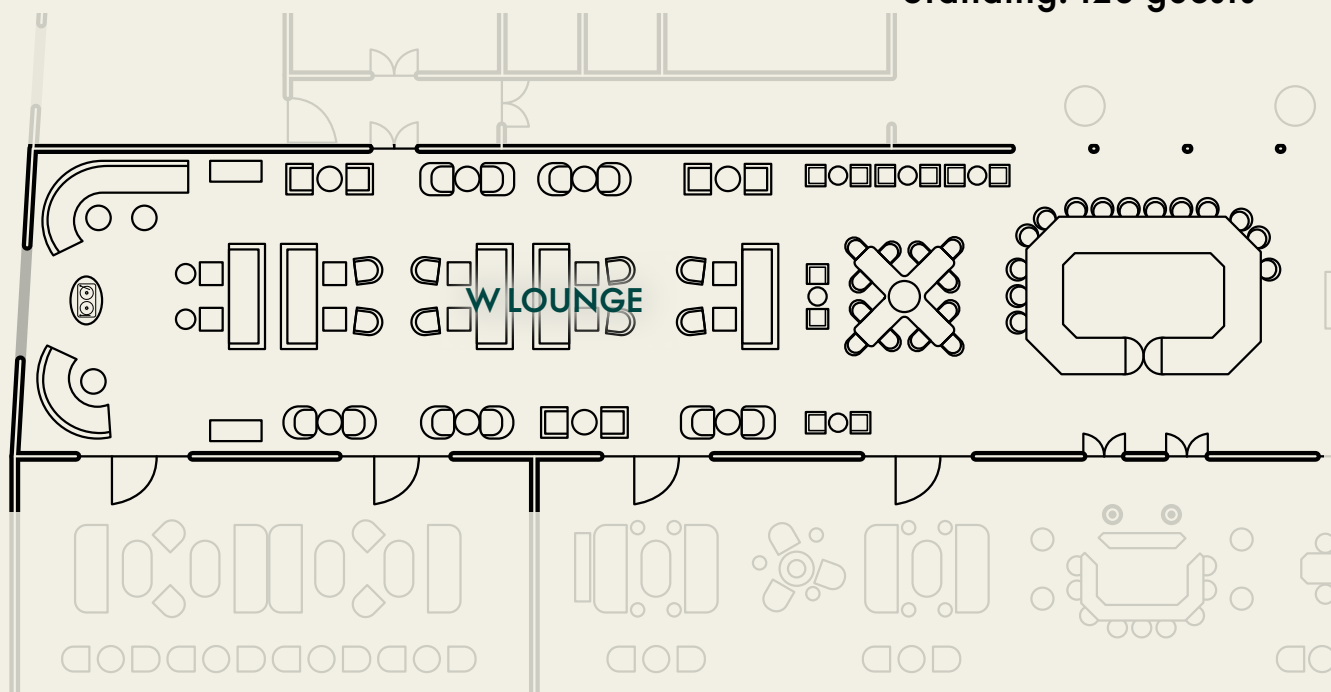

W LOUNGE

Enter the vibrant nexus of W Budapest! W Lounge, an electric hub where sipping, staying, and playing converge seamlessly. Crafted cocktails tantalize your taste buds, each sip a delightful journey through innovative flavors and city-inspired mixes. Beyond libations, it's a social sanctum where stories intertwine, and moments transform into cherished memories amidst contemporary designs and curated beats. At W Lounge, time pauses, inviting you to revel in the sheer joy of connection and celebration, embodying the essence of W Budapest's spirited soul.

[@wbudapest_hotel](https://www.instagram.com/wbudapest_hotel)
www.wbudapest.com

Capacity of the outlet
Size: 169 m²
Seated: 46 guests
Standing: 120 guests